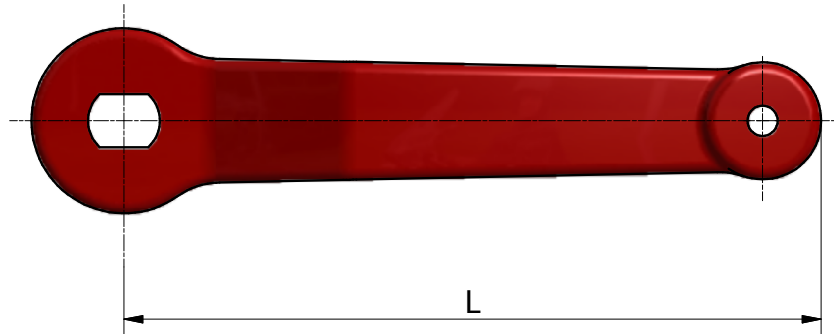

DN*	1/4"	3/8"	1/2"	3/4"	1"	1"1/4"	1"1/2"	2"	2"1/2"	3"	4"
L	92	92	92	92	115	150	150	150	240	240	320

*REFERENCE DIAMETERS OF ART.105 - 109

**LEVER IN CARBON STEEL
PAINTED IN RED**
-Also available painted in black, orange, blue, etc.